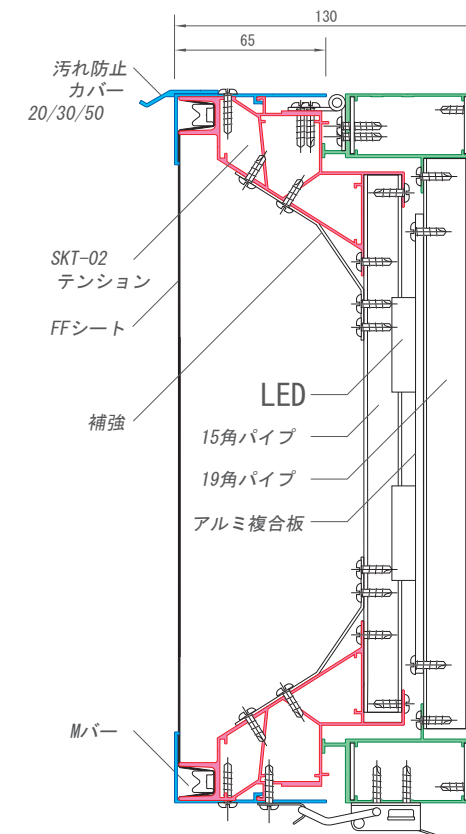

SK-LED LED光源に対応した中～大型フレームの基本系。

SK-130F
FF LED