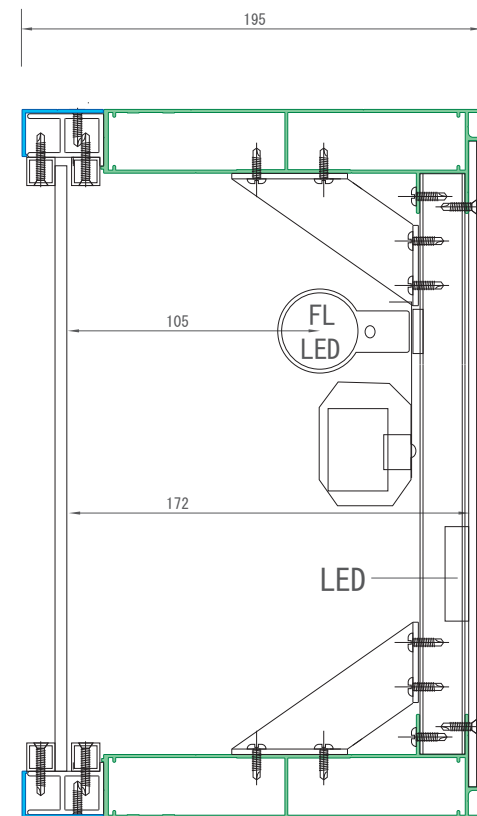

SK-N195ac
AC LED FL

SK-N92f
FF LED

SK-N145f
AC LED

SK-N195f
AC LED FL

SK-N92ac12
AC LED

SK-N145ac12
AC LED

SK-N195ac12
AC LED FL

SK-LED LED光源に対応した中～大型フレームの基本系。