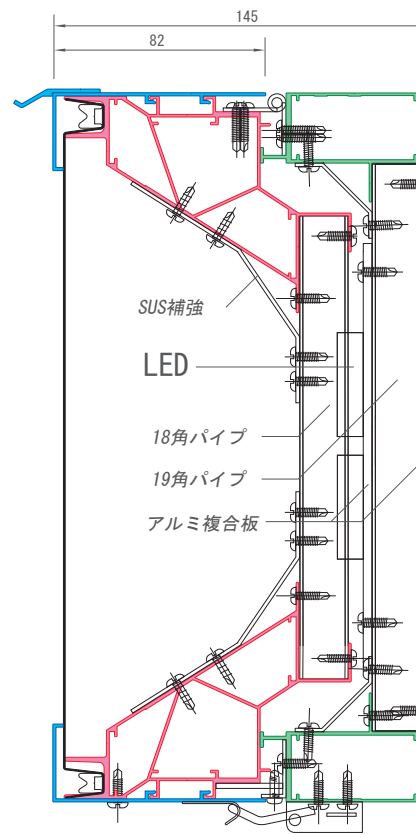

SK-145F
AC LED